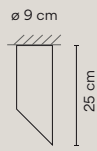

The 45° fixture features a customised composition of vertical aluminum tubes in varying lengths. Suspended from the ceiling like sleek stalagmites, they create an array of glowing accent lighting points. The ceiling light can be arranged in personalized configurations to suit a space, their angled tips creating a sculptural effect overhead.

- 03 White (RAL 9016)
- 04 Black (RAL 9005)
- 52 Bronze

Body: Aluminum.
Diffuser: Polycarbonate.

LED 2700K. CRI>80. 109 lm/W.

Ref. 8250.
/13 Dimming: 1-10V.
/15 Dimming: Push.

Ref. 8251, 8252.
Dimming: 1-10V, Push.

Include interchangeable diffusers, milk or orange finishes.
Surface mounted.

Personalization options available

1. LED 3000 K / 4000 K
   - Ref. 8251, 8252.
   - Dimming: DALI
2. Request more information.

8250